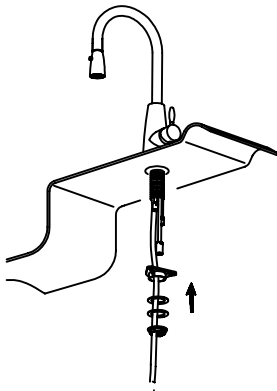

## FEATURES

- Pull down shower head
- Brushed stainless steel finish
- 304 stainless steel body casting
- Dual sprayer
- Stainless steel shower head
- Ceramic cartridge
- Flow rate 2.2 GPM
- Height 17-1/8"
- Installation hole 1-3/8"
- Water lines and mounting parts included

KITCHEN FAUCET **DAX-002-02B**

MODEL	DAX-002-02B
ANSI APPROVED	NO
ASME APPROVED	NO
WATERSENSE CERTIFIED	NO
NSF APPROVED	Passed
CONNECTION SIZE	M34
FAUCET HOLE SIZE	1-3/8"
FAUCETS HOLE	1 hole
FAUCET TYPE	Contemporary kitchen faucet
FLOW RATE (GPM)	2.2 gpm
HANDLE STYLE	Lever handle
NUMBER OF HANDLES	1
HOSE LENGTH	American 3/8 inlet hose 19-11/16"
INSTALLATION TYPE	Deck mounted
MATERIAL	Stainless steel 304 grade
FINISH	Brushed stainless steel
PULL OUT SPRAY	AVAILABLE, STAINLESS STEEL MATERIALS, TOTAL LENGTH 1.8 METERS
PRE-RINSE	NO
SIDESPRAY	Side
SPOUT REACH	8" - 10"
SPOUT SWIVEL	360°
SPOUT TYPE	Gooseneck spout
CARTRIDGE TYPE	Ceramic
MAX DECK THICKNESS	0 - 1-3/8"
INCLUDED COMPONENTS	Water lines and mounting parts

01

02

03

04

05

06

07

DIAGRAM NUMBER	DAX SKU	TITLE DESCRIPTION
1	0190	30 * 1.5-560 with sewn
2	0172	Positioning plastic ring
3		O plastic 21.3 * 16 * 2.65
4	0175	Plastic ring
5		M5 * 5 Hexagon set screws
6	0604	Half the round handle
7	0173	Handle
8	0035	T-type pull the faucet Inlet pipe 150 long
9	0034	T-type pull the faucet Inlet pipe 115 long
10	0037	T-type pull the faucet Inlet pipe 225 long
11	0187	Fast nuts
12		Check valve 30.4010.0. 0002 DW10 DN6
13		Flat rubber 14 * 8.5 * 2
14		Weight down 600g
15	0170B	M34 tube
16		Phillips head stainless steel machine wire
17	0018	Large nuts M34
18	0013	Stainless steel punch flat pad
19	0017	Flat plastic base
20	0545	Bottom fixed plastic seat
21		Gum * 37.5 * 48 O 5.25
22	0166	Decorated cover
23	0165	Gland
24		Spool K35-A
25	0677B	Stainless steel dual function shower
26		Stainless steel bulge shell
27	0 579	Showers by grain
28		Flat rubber * 2 19 * 11
29	0 189	Hose short sets
30		O gum 18.6 * 1.8 * 15