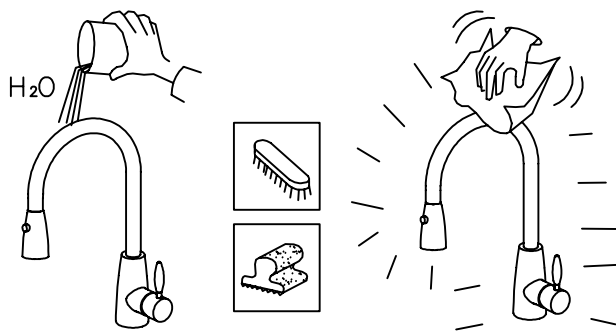

## FEATURES

- Pull down shower head
- Brushed stainless steel finish
- 304 stainless steel body casting
- Dual sprayer
- Stainless steel shower head
- Ceramic cartridge
- Flow rate 2.2 GPM
- Height 17-1/8"
- Installation hole 1-3/8"
- Water lines and mounting parts included

KITCHEN FAUCET **DAX-002-02B**

MODEL	DAX-002-02B
ANSI APPROVED	NO
ASME APPROVED	NO
WATERSENSE CERTIFIED	NO
NSF APPROVED	Passed
CONNECTION SIZE	M34
FAUCET HOLE SIZE	1-3/8"
FAUCETS HOLE	1 hole
FAUCET TYPE	Contemporary kitchen faucet
FLOW RATE (GPM)	2.2 gpm
HANDLE STYLE	Lever handle
NUMBER OF HANDLES	1
HOSE LENGTH	American 3/8 inlet hose 19-11/16"
INSTALLATION TYPE	Deck mounted
MATERIAL	Stainless steel 304 grade
FINISH	Brushed stainless steel
PULL OUT SPRAY	AVAILABLE, STAINLESS STEEL MATERIALS, TOTAL LENGTH 1.8 METERS
PRE-RINSE	NO
SIDESPRAY	Side
SPOUT REACH	8" - 10"
SPOUT SWIVEL	360°
SPOUT TYPE	Gooseneck spout
CARTRIDGE TYPE	Ceramic
MAX DECK THICKNESS	0 - 1-3/8"
INCLUDED COMPONENTS	Water lines and mounting parts

01

02

03

04

05

06

07

DIAGRAM NUMBER	DAX SKU	TITLE DESCRIPTION
1	0190	30 * 1.5-560 with sewn
2	0172	Positioning plastic ring
3		O plastic 21.3 * 16 * 2.65
4	0175	Plastic ring
5		M5 * 5 Hexagon set screws
6	0604	Half the round handle
7	0173	Handle
8	0035	T-type pull the faucet Inlet pipe 150 long
9	0034	T-type pull the faucet Inlet pipe 115 long
10	0037	T-type pull the faucet Inlet pipe 225 long
11	0187	Fast nuts
12		Check valve 30.4010.0. 0002 DW10 DN6
13		Flat rubber 14 * 8.5 * 2
14		Weight down 600g
15	0170B	M34 tube
16		Phillips head stainless steel machine wire
17	0018	Large nuts M34
18	0013	Stainless steel punch flat pad
19	0017	Flat plastic base
20	0545	Bottom fixed plastic seat
21		Gum * 37.5 * 48 O 5.25
22	0166	Decorated cover
23	0165	Gland
24		Spool K35-A
25	0677B	Stainless steel dual function shower
26		Stainless steel bulge shell
27	0 579	Showers by grain
28		Flat rubber * 2 19 * 11
29	0 189	Hose short sets
30		O gum 18.6 * 1.8 * 15