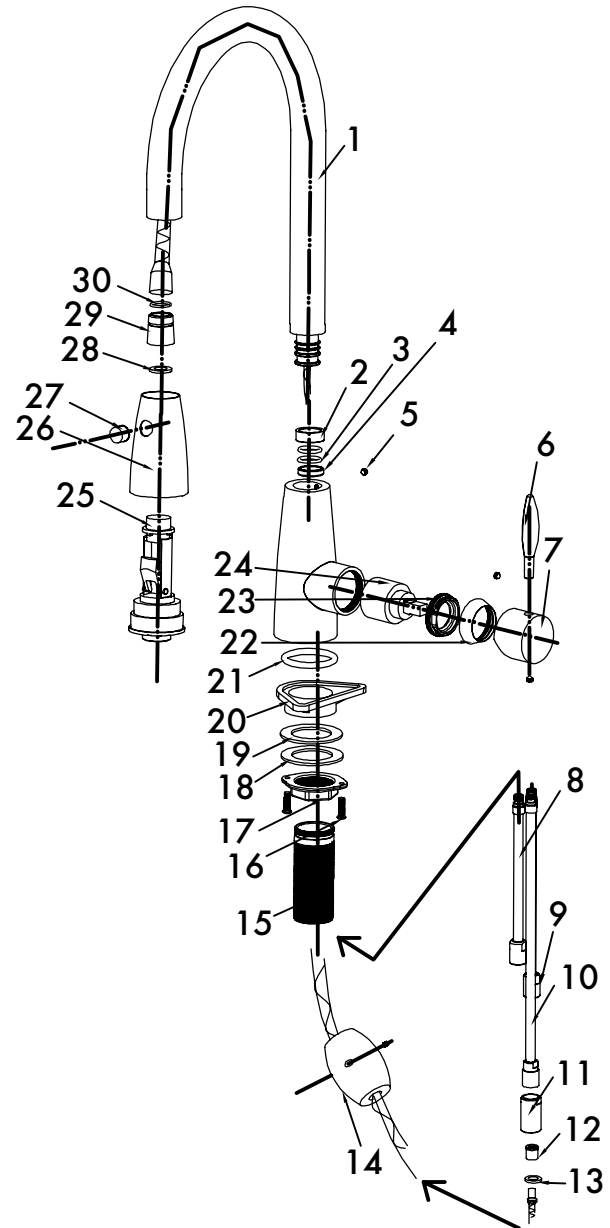

## FEATURES

- Pull down shower head
- Brushed stainless steel finish
- 304 stainless steel body casting
- Dual sprayer
- Stainless steel shower head
- Ceramic cartridge
- Flow rate 2.2 GPM
- Height 17-1/8"
- Installation hole 1-3/8"
- Water lines and mounting parts included

KITCHEN FAUCET **DAX-002-02B**

MODEL	DAX-002-02B
ANSI APPROVED	NO
ASME APPROVED	NO
WATERSENSE CERTIFIED	NO
NSF APPROVED	Passed
CONNECTION SIZE	M34
FAUCET HOLE SIZE	1-3/8"
FAUCETS HOLE	1 hole
FAUCET TYPE	Contemporary kitchen faucet
FLOW RATE (GPM)	2.2 gpm
HANDLE STYLE	Lever handle
NUMBER OF HANDLES	1
HOSE LENGTH	American 3/8 inlet hose 19-11/16"
INSTALLATION TYPE	Deck mounted
MATERIAL	Stainless steel 304 grade
FINISH	Brushed stainless steel
PULL OUT SPRAY	AVAILABLE, STAINLESS STEEL MATERIALS, TOTAL LENGTH 1.8 METERS
PRE-RINSE	NO
SIDESPRAY	Side
SPOUT REACH	8" - 10"
SPOUT SWIVEL	360°
SPOUT TYPE	Gooseneck spout
CARTRIDGE TYPE	Ceramic
MAX DECK THICKNESS	0 - 1-3/8"
INCLUDED COMPONENTS	Water lines and mounting parts

01

02

03

04

05

06

07

DIAGRAM NUMBER	DAX SKU	TITLE DESCRIPTION
1	0190	30 * 1.5-560 with sewn
2	0172	Positioning plastic ring
3		O plastic 21.3 * 16 * 2.65
4	0175	Plastic ring
5		M5 * 5 Hexagon set screws
6	0604	Half the round handle
7	0173	Handle
8	0035	T-type pull the faucet Inlet pipe 150 long
9	0034	T-type pull the faucet Inlet pipe 115 long
10	0037	T-type pull the faucet Inlet pipe 225 long
11	0187	Fast nuts
12		Check valve 30.4010.0. 0002 DW10 DN6
13		Flat rubber 14 * 8.5 * 2
14		Weight down 600g
15	0170B	M34 tube
16		Phillips head stainless steel machine wire
17	0018	Large nuts M34
18	0013	Stainless steel punch flat pad
19	0017	Flat plastic base
20	0545	Bottom fixed plastic seat
21		Gum * 37.5 * 48 O 5.25
22	0166	Decorated cover
23	0165	Gland
24		Spool K35-A
25	0677B	Stainless steel dual function shower
26		Stainless steel bulge shell
27	0 579	Showers by grain
28		Flat rubber * 2 19 * 11
29	0 189	Hose short sets
30		O gum 18.6 * 1.8 * 15