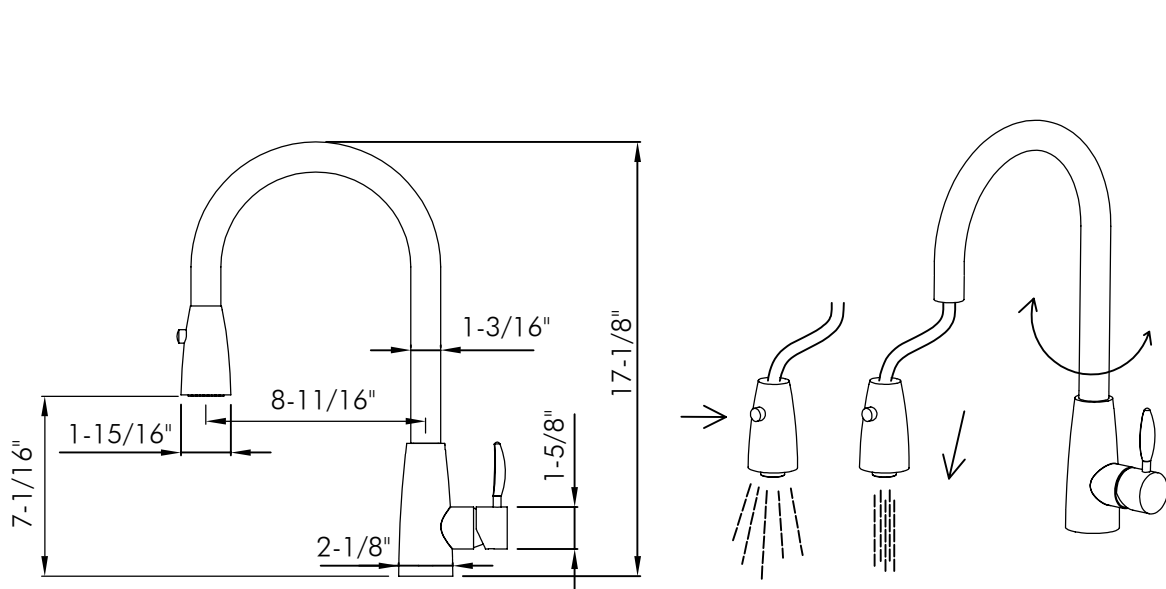

## FEATURES

- Pull down shower head
- Brushed stainless steel finish
- 304 stainless steel body casting
- Dual sprayer
- Stainless steel shower head
- Ceramic cartridge
- Flow rate 2.2 GPM
- Height 17-1/8"
- Installation hole 1-3/8"
- Water lines and mounting parts included

KITCHEN FAUCET **DAX-002-02B**

MODEL	DAX-002-02B
ANSI APPROVED	NO
ASME APPROVED	NO
WATERSENSE CERTIFIED	NO
NSF APPROVED	Passed
CONNECTION SIZE	M34
FAUCET HOLE SIZE	1-3/8"
FAUCETS HOLE	1 hole
FAUCET TYPE	Contemporary kitchen faucet
FLOW RATE (GPM)	2.2 gpm
HANDLE STYLE	Lever handle
NUMBER OF HANDLES	1
HOSE LENGTH	American 3/8 inlet hose 19-11/16"
INSTALLATION TYPE	Deck mounted
MATERIAL	Stainless steel 304 grade
FINISH	Brushed stainless steel
PULL OUT SPRAY	AVAILABLE, STAINLESS STEEL MATERIALS, TOTAL LENGTH 1.8 METERS
PRE-RINSE	NO
SIDESPRAY	Side
SPOUT REACH	8" - 10"
SPOUT SWIVEL	360°
SPOUT TYPE	Gooseneck spout
CARTRIDGE TYPE	Ceramic
MAX DECK THICKNESS	0 - 1-3/8"
INCLUDED COMPONENTS	Water lines and mounting parts

01

02

03

04

05

06

07

DIAGRAM NUMBER	DAX SKU	TITLE DESCRIPTION
1	0190	30 * 1.5-560 with sewn
2	0172	Positioning plastic ring
3		O plastic 21.3 * 16 * 2.65
4	0175	Plastic ring
5		M5 * 5 Hexagon set screws
6	0604	Half the round handle
7	0173	Handle
8	0035	T-type pull the faucet Inlet pipe 150 long
9	0034	T-type pull the faucet Inlet pipe 115 long
10	0037	T-type pull the faucet Inlet pipe 225 long
11	0187	Fast nuts
12		Check valve 30.4010.0. 0002 DW10 DN6
13		Flat rubber 14 * 8.5 * 2
14		Weight down 600g
15	0170B	M34 tube
16		Phillips head stainless steel machine wire
17	0018	Large nuts M34
18	0013	Stainless steel punch flat pad
19	0017	Flat plastic base
20	0545	Bottom fixed plastic seat
21		Gum * 37.5 * 48 O 5.25
22	0166	Decorated cover
23	0165	Gland
24		Spool K35-A
25	0677B	Stainless steel dual function shower
26		Stainless steel bulge shell
27	0 579	Showers by grain
28		Flat rubber * 2 19 * 11
29	0 189	Hose short sets
30		O gum 18.6 * 1.8 * 15