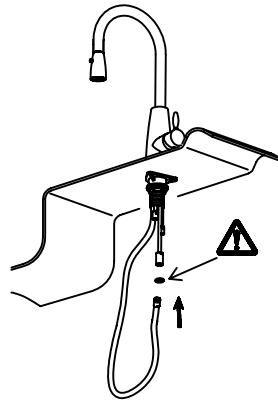

## FEATURES

- Pull down shower head
- Brushed stainless steel finish
- 304 stainless steel body casting
- Dual sprayer
- Stainless steel shower head
- Ceramic cartridge
- Flow rate 2.2 GPM
- Height 17-1/8"
- Installation hole 1-3/8"
- Water lines and mounting parts included

KITCHEN FAUCET **DAX-002-02B**

MODEL	DAX-002-02B
ANSI APPROVED	NO
ASME APPROVED	NO
WATERSENSE CERTIFIED	NO
NSF APPROVED	Passed
CONNECTION SIZE	M34
FAUCET HOLE SIZE	1-3/8"
FAUCETS HOLE	1 hole
FAUCET TYPE	Contemporary kitchen faucet
FLOW RATE (GPM)	2.2 gpm
HANDLE STYLE	Lever handle
NUMBER OF HANDLES	1
HOSE LENGTH	American 3/8 inlet hose 19-11/16"
INSTALLATION TYPE	Deck mounted
MATERIAL	Stainless steel 304 grade
FINISH	Brushed stainless steel
PULL OUT SPRAY	AVAILABLE, STAINLESS STEEL MATERIALS, TOTAL LENGTH 1.8 METERS
PRE-RINSE	NO
SIDESPRAY	Side
SPOUT REACH	8" - 10"
SPOUT SWIVEL	360°
SPOUT TYPE	Gooseneck spout
CARTRIDGE TYPE	Ceramic
MAX DECK THICKNESS	0 - 1-3/8"
INCLUDED COMPONENTS	Water lines and mounting parts

01

02

03

04

05

06

07

DIAGRAM NUMBER	DAX SKU	TITLE DESCRIPTION
1	0190	30 * 1.5-560 with sewn
2	0172	Positioning plastic ring
3		O plastic 21.3 * 16 * 2.65
4	0175	Plastic ring
5		M5 * 5 Hexagon set screws
6	0604	Half the round handle
7	0173	Handle
8	0035	T-type pull the faucet Inlet pipe 150 long
9	0034	T-type pull the faucet Inlet pipe 115 long
10	0037	T-type pull the faucet Inlet pipe 225 long
11	0187	Fast nuts
12		Check valve 30.4010.0. 0002 DW10 DN6
13		Flat rubber 14 * 8.5 * 2
14		Weight down 600g
15	0170B	M34 tube
16		Phillips head stainless steel machine wire
17	0018	Large nuts M34
18	0013	Stainless steel punch flat pad
19	0017	Flat plastic base
20	0545	Bottom fixed plastic seat
21		Gum * 37.5 * 48 O 5.25
22	0166	Decorated cover
23	0165	Gland
24		Spool K35-A
25	0677B	Stainless steel dual function shower
26		Stainless steel bulge shell
27	0 579	Showers by grain
28		Flat rubber * 2 19 * 11
29	0 189	Hose short sets
30		O gum 18.6 * 1.8 * 15