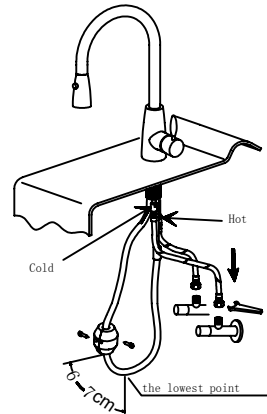

## FEATURES

- Pull down shower head
- Brushed stainless steel finish
- 304 stainless steel body casting
- Dual sprayer
- Stainless steel shower head
- Ceramic cartridge
- Flow rate 2.2 GPM
- Height 17-1/8"
- Installation hole 1-3/8"
- Water lines and mounting parts included

KITCHEN FAUCET **DAX-002-02B**

MODEL	DAX-002-02B
ANSI APPROVED	NO
ASME APPROVED	NO
WATERSENSE CERTIFIED	NO
NSF APPROVED	Passed
CONNECTION SIZE	M34
FAUCET HOLE SIZE	1-3/8"
FAUCETS HOLE	1 hole
FAUCET TYPE	Contemporary kitchen faucet
FLOW RATE (GPM)	2.2 gpm
HANDLE STYLE	Lever handle
NUMBER OF HANDLES	1
HOSE LENGTH	American 3/8 inlet hose 19-11/16"
INSTALLATION TYPE	Deck mounted
MATERIAL	Stainless steel 304 grade
FINISH	Brushed stainless steel
PULL OUT SPRAY	AVAILABLE, STAINLESS STEEL MATERIALS, TOTAL LENGTH 1.8 METERS
PRE-RINSE	NO
SIDESPRAY	Side
SPOUT REACH	8" - 10"
SPOUT SWIVEL	360°
SPOUT TYPE	Gooseneck spout
CARTRIDGE TYPE	Ceramic
MAX DECK THICKNESS	0 - 1-3/8"
INCLUDED COMPONENTS	Water lines and mounting parts

01

02

03

04

05

06

07

DIAGRAM NUMBER	DAX SKU	TITLE DESCRIPTION
1	0190	30 * 1.5-560 with sewn
2	0172	Positioning plastic ring
3		O plastic 21.3 * 16 * 2.65
4	0175	Plastic ring
5		M5 * 5 Hexagon set screws
6	0604	Half the round handle
7	0173	Handle
8	0035	T-type pull the faucet Inlet pipe 150 long
9	0034	T-type pull the faucet Inlet pipe 115 long
10	0037	T-type pull the faucet Inlet pipe 225 long
11	0187	Fast nuts
12		Check valve 30.4010.0. 0002 DW10 DN6
13		Flat rubber 14 * 8.5 * 2
14		Weight down 600g
15	0170B	M34 tube
16		Phillips head stainless steel machine wire
17	0018	Large nuts M34
18	0013	Stainless steel punch flat pad
19	0017	Flat plastic base
20	0545	Bottom fixed plastic seat
21		Gum * 37.5 * 48 O 5.25
22	0166	Decorated cover
23	0165	Gland
24		Spool K35-A
25	0677B	Stainless steel dual function shower
26		Stainless steel bulge shell
27	0 579	Showers by grain
28		Flat rubber * 2 19 * 11
29	0 189	Hose short sets
30		O gum 18.6 * 1.8 * 15